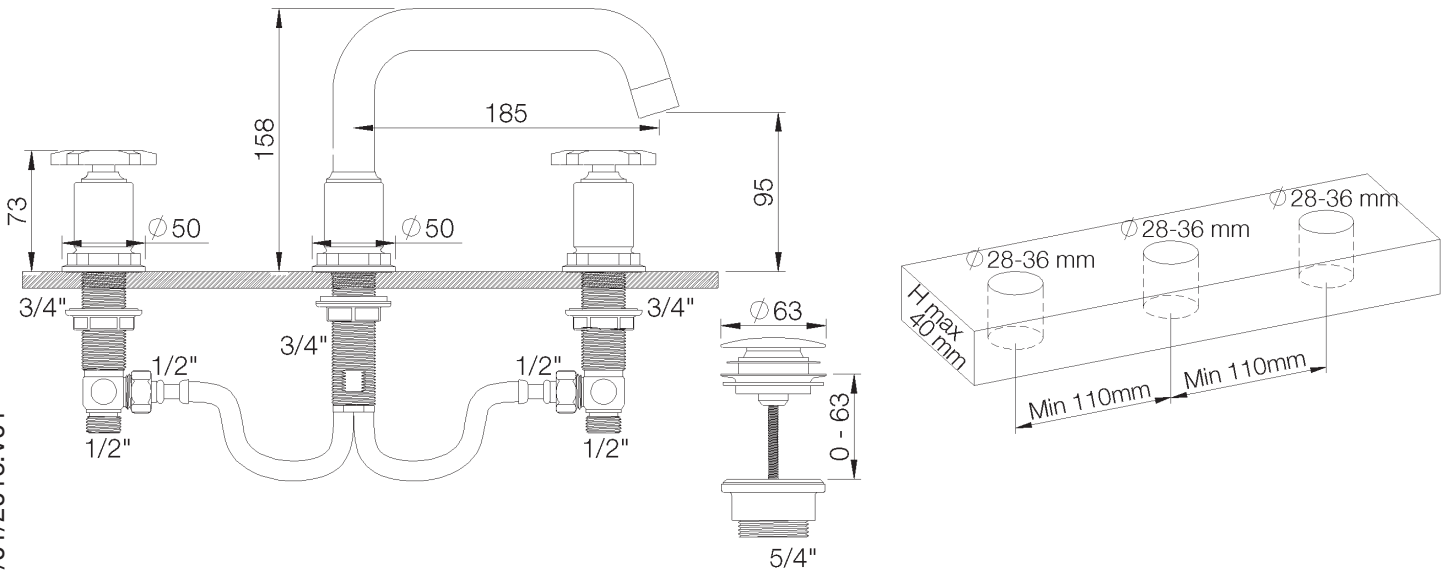

**PRODUCT TECHNICAL SHEET**

Collection : **FACTORY**

Ref. : **1960.11.45**

Batterie de lavabo 3 trous, avec vidage push-up  
3-gats wastafelmengkraan, met push-up lediging  
3-hole washbasin mixer, with push-up waste

**Picture**

**Product details**

Flow at 3 bar : Restricted 7,5 l/min

Internal mechanism : Ceramic valve 1/4 turn

**Technical drawing**

FN06/01/2016.V01